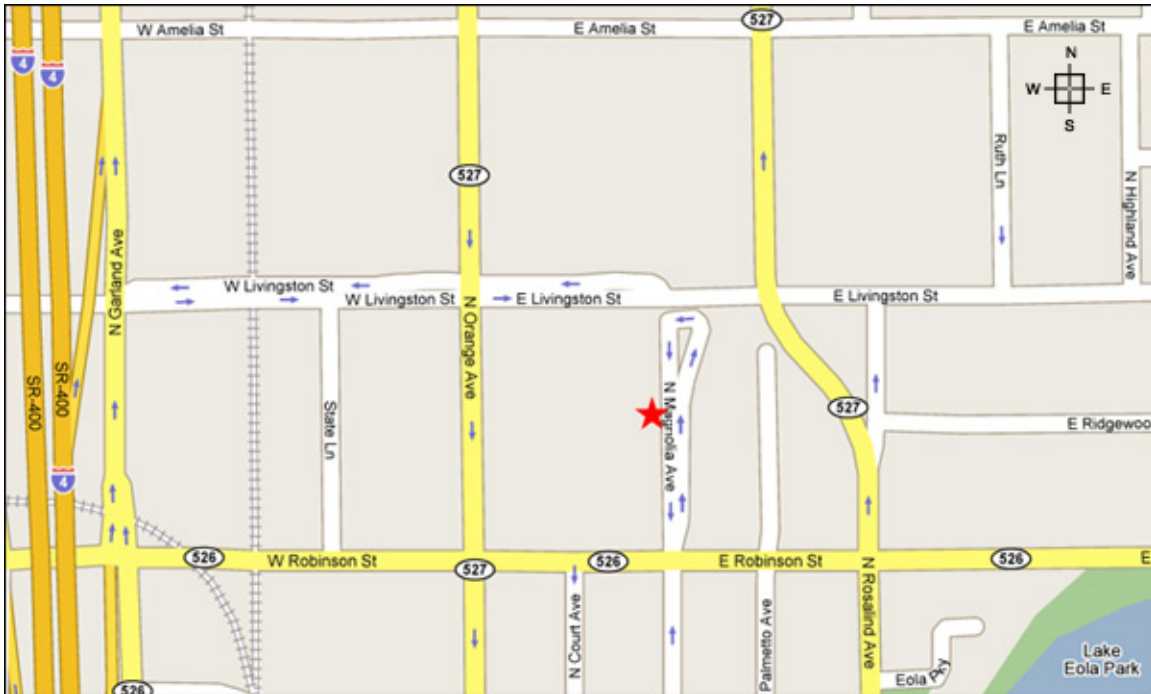

Map and Directions to DBKSMN Office 332 N. Magnolia Avenue Orlando, FL 32801

407-422-2454

Our offices are located in the heart of downtown Orlando, close to the George C. Young United States Courthouse and adjacent to the Orange County Courthouse. We occupy two buildings encompassing over 40,000 square feet located at 332 and 326 North Magnolia Avenue. Our main building is 332 North Magnolia, where all visitors should check in prior to visiting any of our staff. Guest parking is available in the lots behind both buildings and is accessible from Magnolia Avenue. All visitors should register their vehicle with our Receptionist in the 332 building. Please be sure to bring your tag number to register

Driving Directions

From East-West Expressway (408), From the East. Take the 408 west toward Orlando Take exit 11A (toward Rosalind Avenue) Left onto E. South Street Right onto S. Rosalind Avenue Left onto W. Robinson Street Right onto N. Magnolia Avenue. Follow the loop around and 332 N. Magnolia Avenue will be on your right.

From I-4, from the direction of Tampa. Take I-4 east toward Daytona Beach Exit onto the SR 17-92/Amelia Avenue Exit (#83B) Right onto Amelia Ave to first light. Turn right onto N. Orange Avenue (one way) and travel two blocks. Turn left onto W. Robinson Street and travel one block. Turn left onto N. Magnolia Avenue. Follow the loop around and 332 N. Magnolia Avenue will be on your right.

From I-4, from the direction of Daytona Beach. Take I-4 west toward Tampa Take exit #84 Keep left at 1st fork in ramp Keep right at 2nd fork in ramp Turn left onto US 17-92/W Colonial Drive/SR 50 Turn right onto N. Orange Avenue Turn left onto W. Robinson Street Turn right onto N. Magnolia Avenue. Follow the loop around and 332 N. Magnolia Avenue will be on your right.