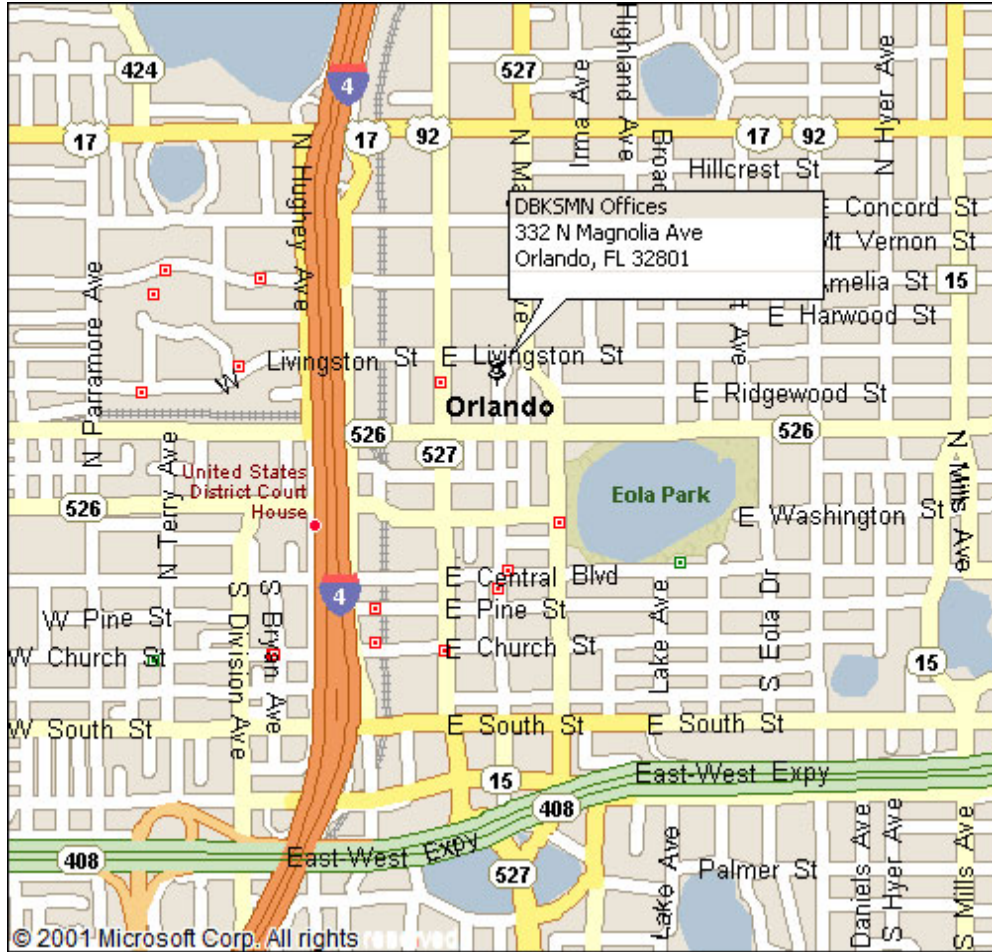

Map and Directions to DBKSMN Office 332 N. Magnolia Avenue Orlando, FL 32801

407-422-2454

Our offices are located in the heart of downtown Orlando, close to the George C. Young United States Courthouse and adjacent to the Orange County Courthouse. We occupy two buildings encompassing over 40,000 square feet located at 332 and 326 North Magnolia Avenue. Our main building is 332 North Magnolia, where all visitors should check in prior to visiting any of our staff. Guest parking is available in the lots behind both buildings and is accessible from Magnolia Avenue. All visitors should register their vehicle with our Receptionist in the 332 building. Please be sure to bring your tag number to register

Driving Directions

From East-West Expressway (408), From the East. Take the 408 west toward Orlando Take exit 11A (toward Rosalind Avenue) Left onto E. South Street Right onto S. Rosalind Avenue Left onto W. Robinson Street Right onto N. Magnolia Avenue. Follow the loop around and 332 N. Magnolia Avenue will be on your right.

From I-4, from the direction of Tampa. Take I-4 east toward Daytona Beach Exit onto the SR 17-92/Amelia Avenue Exit (#83B) Right onto Amelia Ave to first light. Turn right onto N. Orange Avenue (one way) and travel two blocks. Turn left onto W. Robinson Street and travel one block. Turn left onto N. Magnolia Avenue. Follow the loop around and 332 N. Magnolia Avenue will be on your right.

From I-4, from the direction of Daytona Beach. Take I-4 west toward Tampa Take exit #84 Keep left at 1st fork in ramp Keep right at 2nd fork in ramp Turn left onto US 17-92/W Colonial Drive/SR 50 Turn right onto N. Orange Avenue Turn left onto W. Robinson Street Turn right onto N. Magnolia Avenue. Follow the loop around and 332 N. Magnolia Avenue will be on your right.